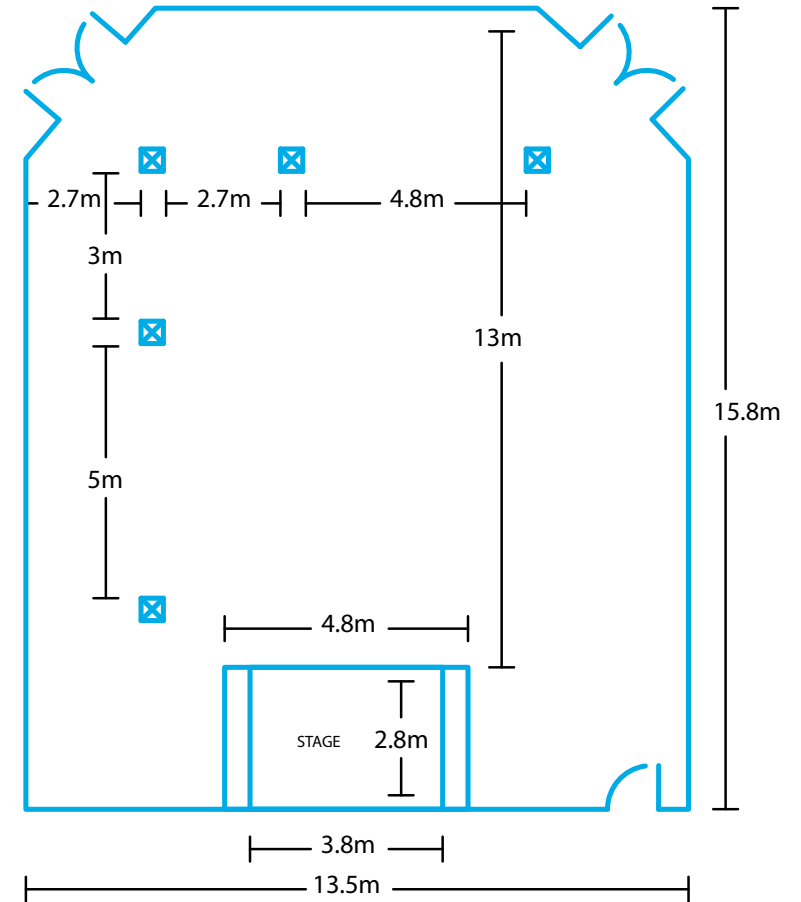

Accommodation type	# of bedrooms	# of individual beds	Features
Gumnut Villa	3	8	Garden views 2 bathrooms Queen, 2 singles and 2 bunks
Plantation Villa	2	4	Garden views 1 bathroom Queen, 2 singles and 2 bunks
Lagoon Spa Villa	2	4	Lagoon or Gardens Views 1 Bathroom Queen, 1 Single and 1 bunk
Lagoon Villa/Garden Villa	2	5	Gardens Views 2 Bathroom Queen and 2 bunks
Palm Villa	2	5	Garden views 1 bathroom Queen and 2 bunks

Meeting spaces

Bangalow room

Capacity

Area Sq	Length	Width	Banquet	Theatre	U-Shape	Boardroom
70m sq	9.5m	9.5m	60	80	25	22

Atrium

Capacity

Area Sq	Length	Width	Banquet	Theatre	U-Shape	Boardroom
130m sq	13m	10.5m	120	250	-	-