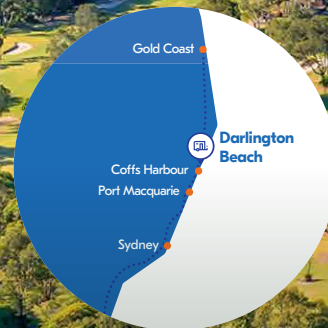

We can tailor your next conference, meeting or group gathering to suit your needs. Plus, group discounts apply.
To enquire, please contact us.

Darlington Beach

COFFS COAST, NSW

Contact

1800 888 999

nrmadarlingtonbeach.com.au/groups

[Facebook/nrmadarlingtonbeach](https://www.facebook.com/nrmadarlingtonbeach)

104/134 Eggins Drive Arrawarra NSW 2456

Our resort is located a short 25 minute drive to Coffs Harbour.

Conferences, retreats and groups guide

National Roads and Motorists' Association Limited ABN 77 000 010 506 is a separate and independent company from Insurance Australia Limited ABN 11 000 016 722 trading as NRMA Insurance.