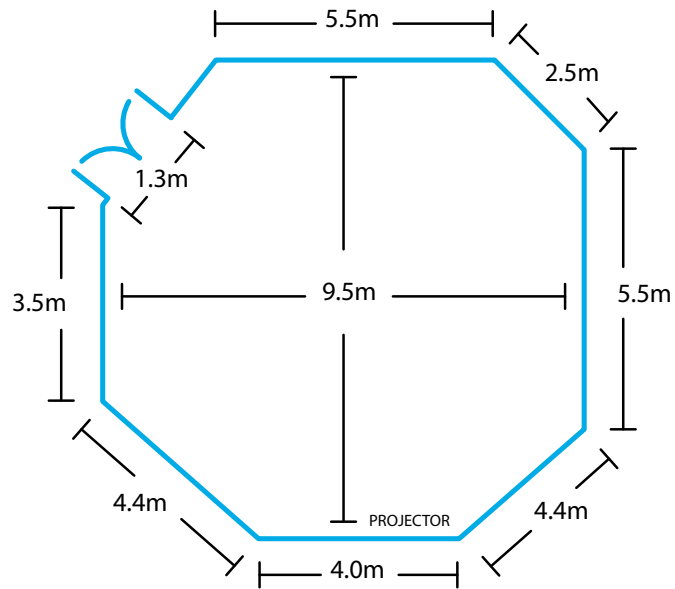

Meeting spaces

Bangalow room

Capacity

Area Sq	Length	Width	Banquet	Theatre	U-Shape	Boardroom
70m sq	9.5m	9.5m	60	80	25	22

Atrium

Capacity

Area Sq	Length	Width	Banquet	Theatre	U-Shape	Boardroom
130m sq	13m	10.5m	120	250	-	-